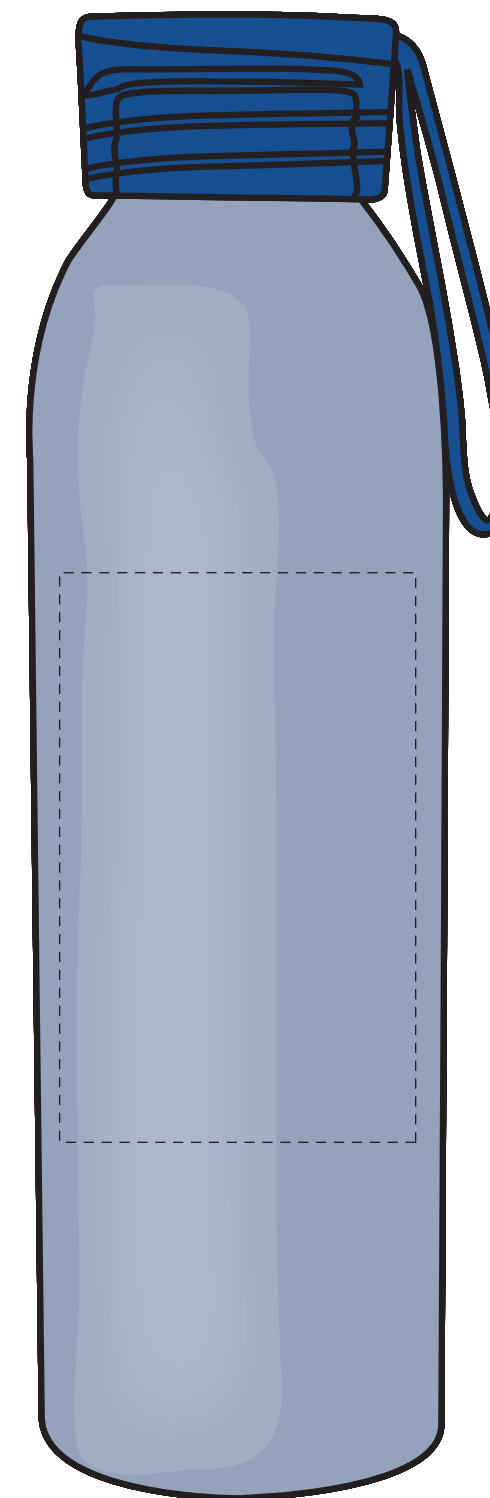

STANDARD SILK SCREEN

F.P.O

COMPOSITE
NOT ACTUAL SIZE

Dashed Line For Imprint Area Only. Will Not Print.

1"	Artist/Date:	Item #: 5302	Proofing:
0.5"	Order #:	Imprint Size: 2 1/2" W x 4" H	
	Ship Date:	Wraparound: 5" W x 4" H	
	Imprint Color:	Imprint Type: Standard Silk Screen	
	Item Color:		

Dashed Line For Imprint Area Only. Will Not Print.

1"	Artist/Date:	Item #: 5302	Proofing:
0.5"	Order #:	Imprint Size: 2 1/2" W x 4" H	
	Ship Date:	Wraparound: 5" W x 4" H	
	Imprint Color:	Imprint Type: Standard Silk Screen	
	Item Color:		

Wraparound

F.P.O

COMPOSITE
NOT ACTUAL SIZE

Dashed Line For Imprint Area Only. Will Not Print.

1"	Artist/Date:	Item #: 5302	Proofing:
0.5"	Order #:	Imprint Size: 2 1/2" W x 4" H	
	Ship Date:	Wraparound: 5" W x 4" H	
	Imprint Color:	Imprint Type: Standard Silk Screen	
	Item Color:		